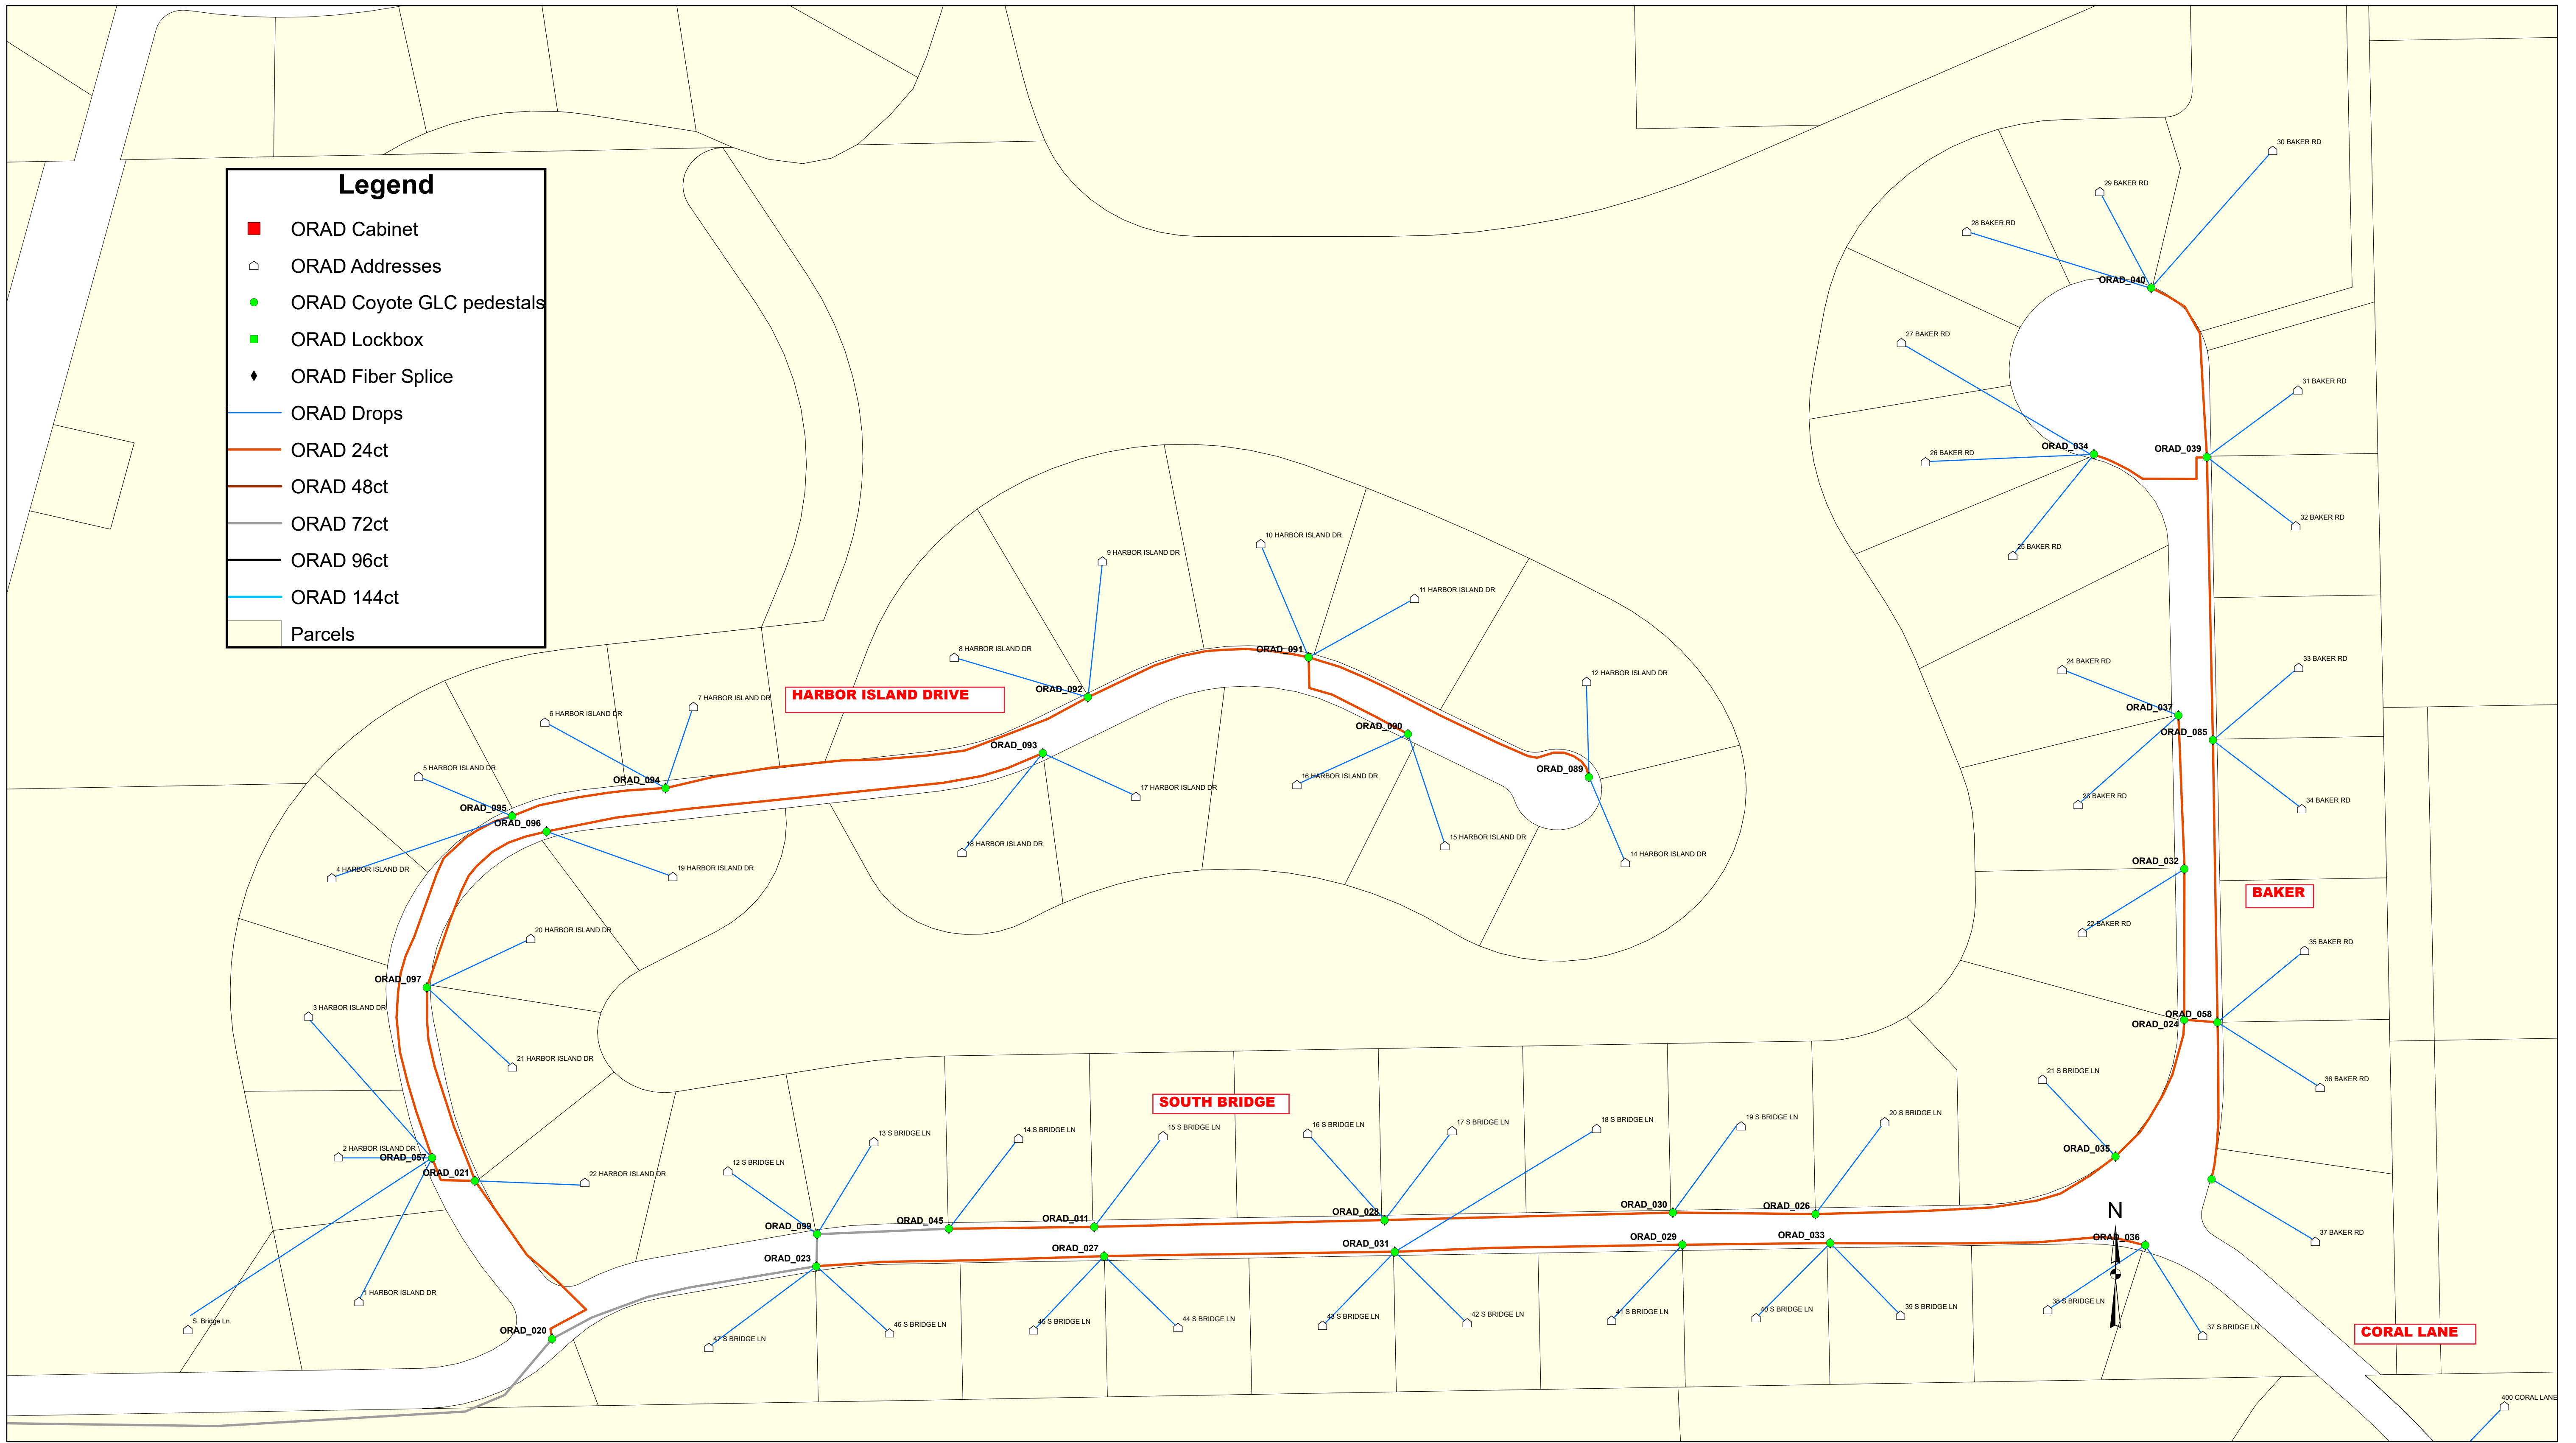

**Legend**

- ORAD Cabinet
- ORAD Addresses
- ORAD Coyote GLC pedestals
- ORAD Lockbox
- ◆ ORAD Fiber Splice
- ORAD Drops
- ORAD 24ct
- ORAD 48ct
- ORAD 72ct
- ORAD 96ct
- ORAD 144ct
- Parcels

# Ocean Reef Key Largo, Florida

Map  
D2

**ORAD**

Prepared By: **DEEP FIBER SOLUTIONS**

Date: 02/01/2017